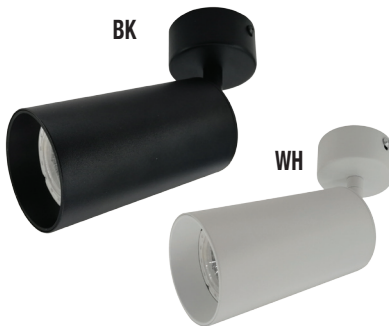

▲ TLV06
TRACK LIGHT FOR GU10
1XGU10-50W, Bulb not Included
110-240V / 50-60Hz
Size: D-60mm H-110mm
Die-Cast Aluminium Body
Available in: Matt White, Matt Black