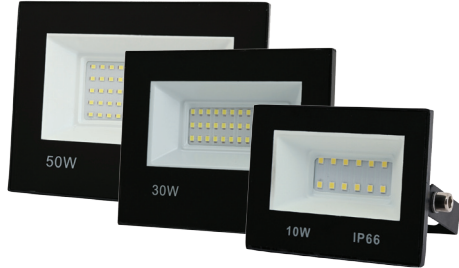

FL19-010W

LED FLOOD LIGHT

10W LED, 800Lm, IP65
T. Color: 3000K or 6000K
100-240V, 50-60Hz
Size: 100mm x 70mm x 25mm

FL19-030W

LED FLOOD LIGHT

30W LED, 2400Lm, IP65
T. Color: 3000K or 6000K
100-240V, 50-60Hz
Size: 157mm x 117mm 30mm