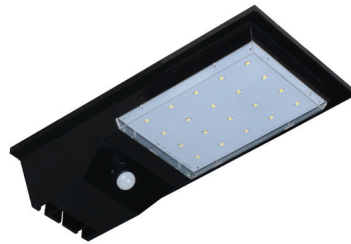

8980-12W-60K

SOLAR LED WALL LAMP WITH SENSOR

12W, 9600Lm, IP44, T. Color: 6000K
Solar Panel: 3.2V/1W, Battery: 3.7V / 2200mAh
Size: 287mm x 146mm x 45mm
For Wall or Pole mounting
Working Time: 3 Days
With Light Sensor and Remote Control