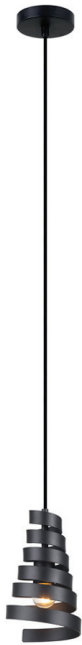

▲ **8733BK-1H**

PENDANT LAMP

1xE27-60W, Bulb not included
110-240V, 50-60Hz
Size: D-145mm H-1000mm
Metal Body, Black Finish