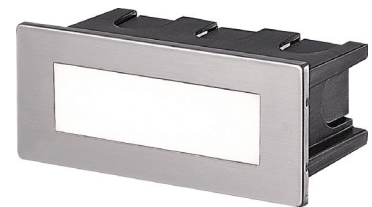

▲ 9239LED

LED RECESSED STEP LIGHT

Die-Cast Aluminium Body
Stainless Steel Panel
With Plastic Housing and Diffuser
2W, 150Lm, 3000K, IP65
110-240V / 50-60Hz
Size: 123mm x 53mm x 61mm