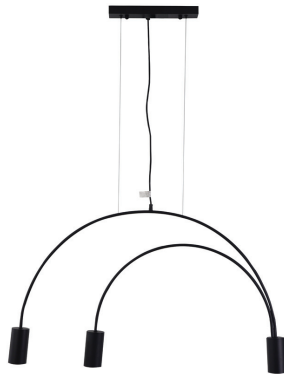

00003BK-3L ▶

PENDANT LAMP

GU10X3 Bulb not included
110-240V, 50-60Hz
Size: W-860mm H-550mm
Metal + Aluminum Finish

▲ 00196BK-30K

LED PENDANT LAMP

18W 3000K
100-240V, 50-60Hz
Size: D-400mm H-1540mm
White screen matt black body
Metal + Silicon
Light Source Led