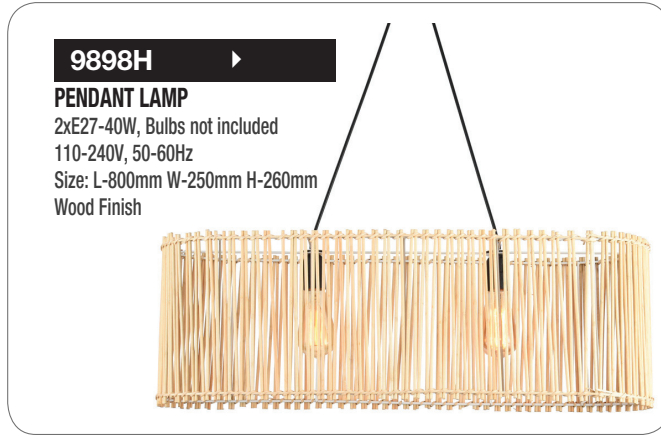

PENDANT LAMP

1xE12-40W, Bulbs not included
110-130V, 50-60Hz
Size: 105mm H-325mm +1000mm
Finish: Black or White

9893H-GD ▲

PENDANT LAMP

1xE27-40W, Bulbs not included
110-240V, 50-60Hz
Size: D-400mm
Bamboo Finish