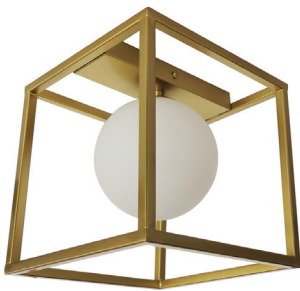

▲ 8125LED

LED CEILING LAMP

12W LED, 960lm, 3200k
100-240V
Chrome Plating
Size: L-280mm W-280mm H-550mm

▲ 8127LED

LED CEILING LAMP

9W LED, 720lm, 3200k
100-240V
Chrome Plating
Size: D-320mm H-850mm

▲ 9265GD-1C