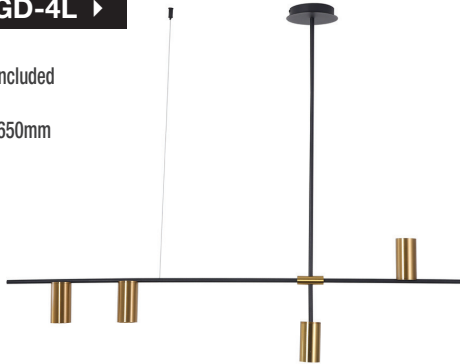

Zoom effect on the product Photo.

9252LED-BK ▲

PENDANT LAMP

1xGU10-60W, Bulb not included
110-240V, 50-60Hz
Size: 65mm X 65mm x 340mm
Available Finish: Black or Gray

00002BKGD-4L ▶

PENDANT LAMP

4xGU10, Bulbs not included
110-240V, 50-60Hz
Size: L-1230mm H-650mm
Metal Body
Black + Gold Finish