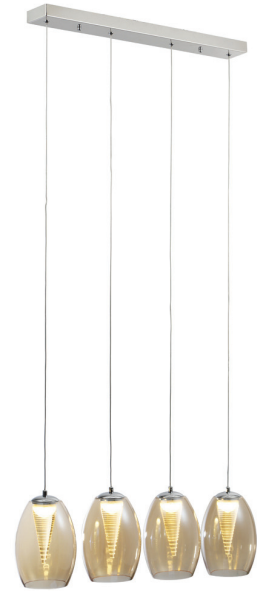

▲ 9360AM-4H

LED PENDANT LAMP

20W, 3000K, IP20
100-240V
Size: L-720mm W-110.5mm H-1200mm
Amber Acrylic