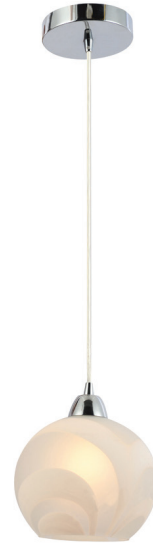

8619-3H ▶

GLASS PENDANT LAMP
3xE27-60W
110-240V, 50-60Hz
Size: L-580mm H-160mm + 1000mm
Milky Marble Glass Finish

▲ 8619-1H

GLASS PENDANT LAMP
1xE27-60W
110-240V, 50-60Hz
Size: D-180mm H-1160mm
Milky Marble Glass Finish