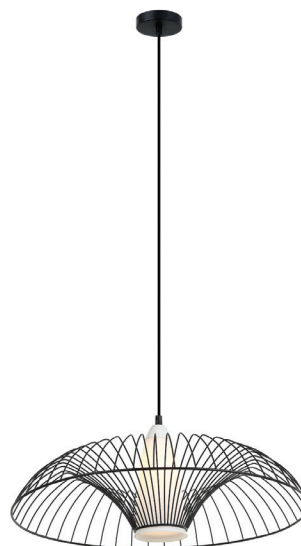

▲ 8970H-BK

PENDANT LAMP
1xE12-40W, Bulb not included
100-240V, 50-60Hz
Size: D-500mm H-970mm
Black Finish + Opal Glass