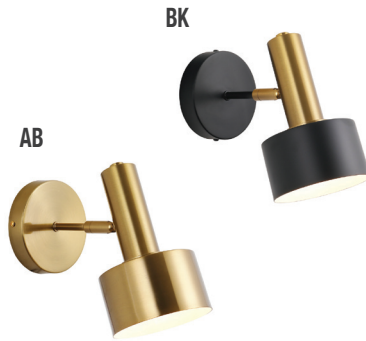

WALL LAMP
1xG9-28W, bulb not included
Size: W-100mm E-120mm H-300mm
Gold Plating Finish

▲ 9798W

WALL LAMP

2xE14-40W, Bulb not included
110-254V, 50-60HZ
Size: D-140mm H-490mm

▲ 9991W

GLASS WALL LAMP

2xGU10-50W, bulb not included
110-240V / 50-60Hz
Size: L-120mm W-100mm H-740mm
Available: Gold/Clear Glass or Black/Smoky Glass

▲ 00022-W

WALL LAMP

1xE27-40W, Bulb not included
110-240V, 50-60HZ
Size: L-300mm W-130mm H-200mm
Available Finish: Anti-Brass or Black

▲ 9858W

WALL LAMP

1xE27-40W, Bulbs not included
110-240V, 50-60HZ
Size: L-250mm D-130mm H-230mm
Available Finish: Gold+Grey or Gold+White