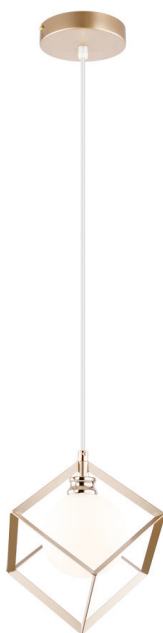

▲ 9879FG-1H

PENDANT LAMP
1xG9-40W, Bulb not included
110-240V, 50-60Hz
Size: L-150mm W-150mm H-1200mm
Gold Finish + Opal Glass