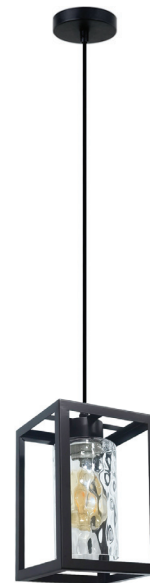

▲ 9304CH-1H

PENDANT LAMP

1xE27-40W, Bulbs not included
110-240V, 50-60Hz
Size: L-160mm W-160mm H-160mm
Metal Body, Matt Black Finish

▲ 9316H

PENDANT LAMP

1xE27-40W, Bulbs not included
110-240V, 50-60Hz
Size: D-170mm H-160mm
Metal Body, Black Finish