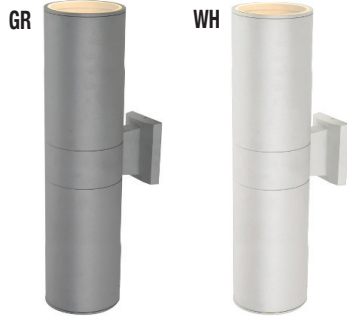

▲ 7411

ALUMINIUM WALL LAMP

2xE27-40W / Par38-75W
With Up AndDown Light
Size: D-145mm H-400mm E-210mm
Tempered Clear Glass
Color: Dark Grey, White or Black