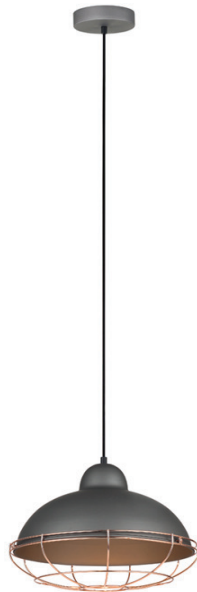

▲ 9942-1L

GLASS PENDANT LAMP

1xE27-60W, Bulbs not included
110-240V, 50-60Hz
Size: D-120mm H-1200mm
Glass + Metal
Available Finish: Smoke or Clear

▲ 8602BK

PENDANT LAMP

1xE27-40W, Bulbs not included
110-240V, 50-60Hz
Size: D-415mm H-250mm + 1450mm
Iron Body, Black + Copper Finish