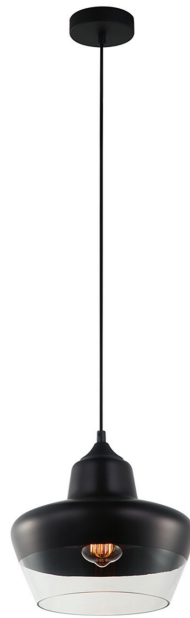

▲ 8597BK

PENDANT LAMP

1xE27-60W, Bulb not included
110-240V, 50-60Hz
Size: D-250mm H-1000mm
Iron + Glass Body, Black Finish