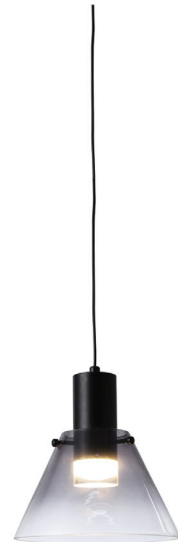

9361SM-4H ▶

LED PENDANT LAMP

20W, 3000K, IP20
100-240V
Size: L-1000mm H-1200mm
Smoky Acrylic
Sand Black Finish

▲ 9361H-SM

LED PENDANT LAMP

20W, 3000K, IP20
100-240V
Size: D-200mm H-1200mm
Smoky Acrylic / Sand Black Finish