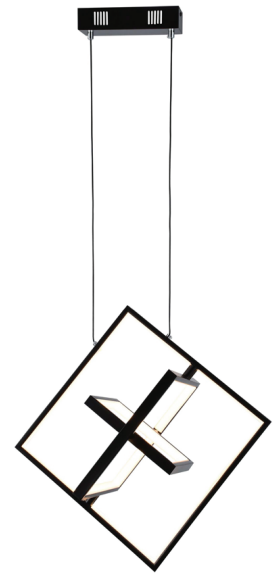

00003BK-3L ▶

PENDANT LAMP

GU10X3 Bulb not included
110-240V, 50-60Hz
Size: W-860mm H-550mm
Metal + Aluminum Finish

▲ 00196BK-30K

LED PENDANT LAMP

18W 3000K
100-240V, 50-60Hz
Size: D-400mm H-1540mm
White screen matt black body
Metal + Silicon
Light Source Led