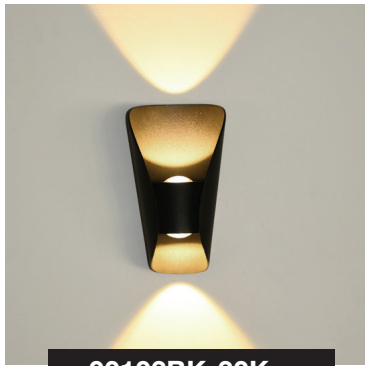

▲ 8573-27K

LED WALL LIGHT

Up & Down Light Effect
6W CREE LED, 2700K
110-240V / 50-60Hz
Size: W-100mm H-100mm

▲ 8750W-BK

LED WALL LIGHT

Up & Down Light Effect
6x1W LED, 500Lm, 2700K, IP54
100-240V / 50-60Hz
Size: L-170mm H-800mm E-40mm