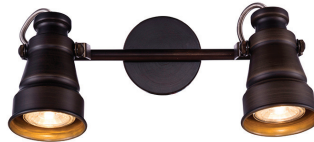

▲ **8646SN-3**

WALL OR CEILING SPOT LIGHT

3xGU10-50W, Bulb not included
Size: L-620mm H-165mm
Satin Nickel Metal Body

▲ **8763BRZ-1L**

WALL OR CEILING SPOT LIGHT

1xGU10-50W, Bulb not included
Size: W-90mm H-140mm
Bronze Metal Body