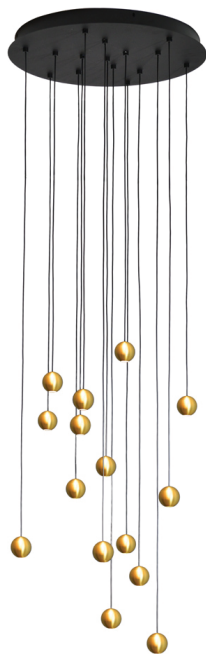

▲ 9939GD-30K-15L

LED PENDANT LAMP

15x4.5W, 200Lm, 3000K
110-240V, 50-60Hz
Size: D-500mm H-1500mm
Finish: Gold

Zoom effect on the product Photo.