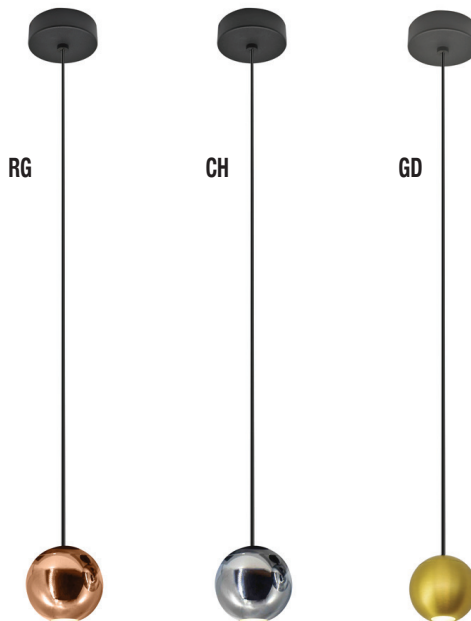

▲ 9939-30K-10L

LED PENDANT LAMP

4.5W, 200Lm, 3000K, 110-240V, 50-60Hz
Size: D-50mm H-1500mm
Available Finish: Gold, Chrome and Rose Gold.