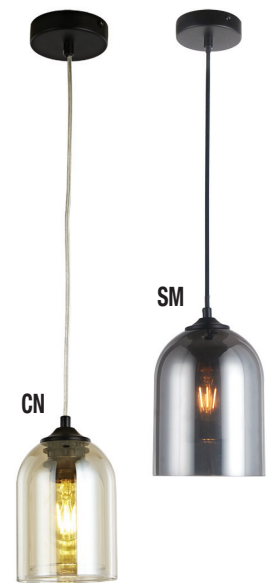

▲ 9942-1L

GLASS PENDANT LAMP

1xE27-60W, Bulbs not included
110-240V, 50-60Hz
Size: D-120mm H-1200mm
Glass + Metal
Available Finish: Smoke or Clear

▲ 8602BK

PENDANT LAMP

1xE27-40W, Bulbs not included
110-240V, 50-60Hz
Size: D-415mm H-250mm + 1450mm
Iron Body, Black + Copper Finish