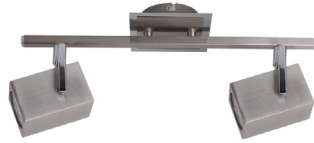

▲ **8646SN-2**

WALL OR CEILING SPOT LIGHT

2xGU10-50W, Bulb not included
Size: L-420mm H-165mm
Satin Nickel Metal Body