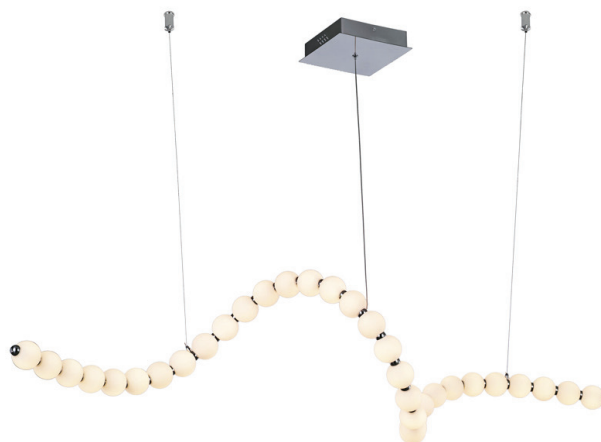

▲ 9542H-SM

PENDANT LAMP

1xE27-40W, Bulbs not included
110-240V, 50-60Hz
Size: D-150mm H-180mm+1000mm
Black Metal Finish + Smoke Glass

▲ 00068PG-30K

LED PENDANT LAMP

84W LED, 3000K
100-240V/50-60Hz
Size: D-1040mm H-1500mm
Gold Finish + Opal Glass

▲ 00070PG-30K

LED PENDANT LAMP

130W LED, 3000K
100-240V/50-60Hz
Size: 1180mm x 455mm
Gold Finish + Opal Glass

▲ 00069BK-30K

LED PENDANT LAMP

42W LED, 3000K
100-240V/50-60Hz
Size: 1360mm x 140mm x 1500mm
Matt Black Finish

▲ 00071CH-30K

LED PENDANT LAMP

99W LED, 3000K
100-240V/50-60Hz
Size: 1670mm x 420mm x 2000mm
Chrome Finish + Opal Glass

▲ 8972H-GD

PENDANT LAMP

1xE27-40W, Bulb not included
110-240V, 50-60Hz
Size: L-290mm W-230mm H-1030mm
Gold Plating Finish + Opal Glass