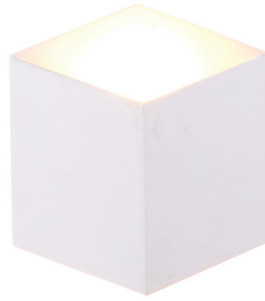

▲ 9228W-30K

LED WALL LIGHT
Up & Down Light Effect
10W LED, 1200Lm, 3000K, IP54
85-265V / 50-60Hz
Size: 175mm 75mm 175mm