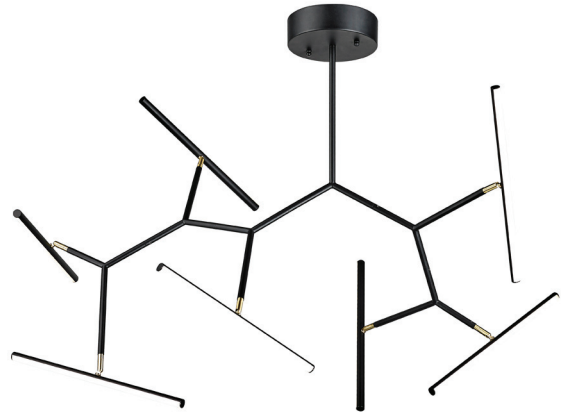

9620LED-68W ▶

LED PENDANT LAMP
68W, 5300Lm, 3000K
110-240V, 50-60Hz
Size: L-1130mm W-830mm H-870mm
Material: Aluminium + Silcon
Matt Black Finish

▲ 00182BK-4H

LED PENDANT LAMP
16W LED, 4000K
100-240V, 50-60Hz
Size: L-680mm W-270mm H-970mm
Black + Bronze Finish
Material: Iron + Aluminium + Acrylic