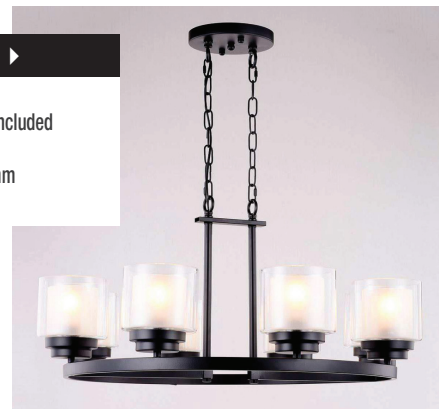

9225BK-8H ▶

PENDANT LAMP

8xE27-30W, Bulbs not included
110-240V, 50-60Hz
Size: D-810mm H-950mm
Matt Black Body