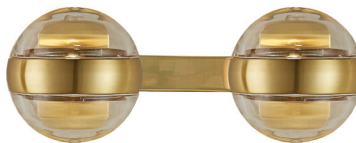

LED WALL LIGHT

1xE27-40W, Bulb not included
110-240V, 50-60HZ
Size: W-120mm H-170mm E-170mm
Black Matt Finish + Smoky Glass

▲ E108-1W

WALL LAMP

1xG9-28W, Bulb not included
Size: L-175mm W-150mm H-250mm
Material: Glass + Iron
Finish: Brass Metal + Clear Glass