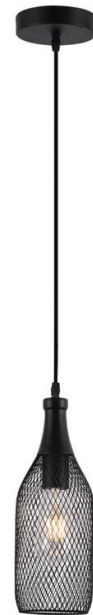

▲ 9851H

PENDANT LAMP

1xE27-40W
110-240V, 50-60Hz
Size: D-300mm H-270mm
Black Finish

▲ 9065H

PENDANT LAMP

1xE27-40W, Bulbs not included
110-240V, 50-60Hz
Size: D-120mm H-295mm
Metal Body, Matt Black Finish

▲ 8621BK-1H