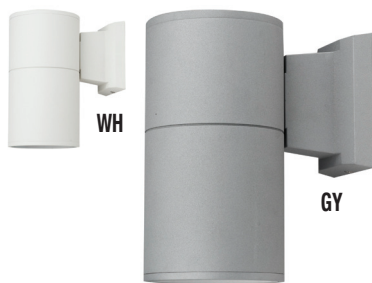

▲ 3938

STAINLESS STEEL WALL LAMP

1xGU10-35W, Bulb not included
110-240V, 50-60Hz
IP44
Size: 100mm x 160mm x 100mm
Satin Silver Finish

▲ 3939

STAINLESS STEEL WALL LAMP

Bulb: 2xGU10-35W, Bulb not included
Volt: 110-240v/50-60hz
Size: 115mm x 100mm x 165mm
Finish: Satin Silver