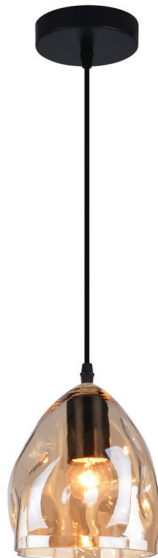

▲ 9542H-AM

PENDANT LAMP

1xE27-40W, Bulb not included
110-240V, 50-60Hz
Size: D-150mm H-1180mm
Black Body + Amber Glass