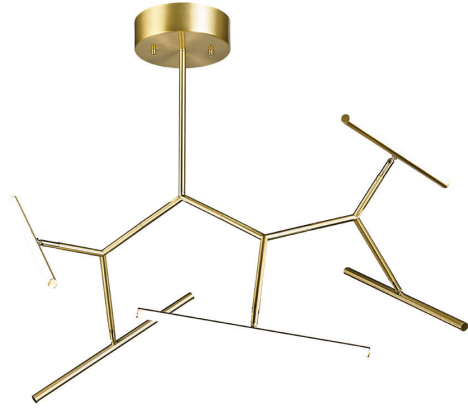

▲ 00182BK-3H

LED PENDANT LAMP
8W LED, 260Lm, 4000K
100-240V, 50-60Hz
Size: L-200mm W-200mm H-2000mm
Black + Bronze Finish
Material: Iron + Aluminium + Acrylic

9619LED-49W ▶

LED PENDANT LAMP
49W, 4000Lm, 3000K
110-240V, 50-60Hz
Size: L-1013mm W-760mm H-870mm
Material: Aluminium + Silcon
Gold Finish

9620LED-68W ▶

LED PENDANT LAMP
68W, 5300Lm, 3000K
110-240V, 50-60Hz
Size: L-1130mm W-830mm H-870mm
Material: Aluminium + Silcon
Matt Black Finish

▲ 00182BK-4H

LED PENDANT LAMP
16W LED, 4000K
100-240V, 50-60Hz
Size: L-680mm W-270mm H-970mm
Black + Bronze Finish
Material: Iron + Aluminium + Acrylic

▲ 9166H

LED PENDANT LAMP
3W LED, 3000K, IP20
100-130V
Size: D-30mm H-400mm + 1000mm
Available Finish: Black or Gold

▲ 00012H-GD

LED PENDANT LAMP
?W, 3000K
110-130V, 50-60Hz
Size: ?
Gold Metal Body + Acrylic Shade