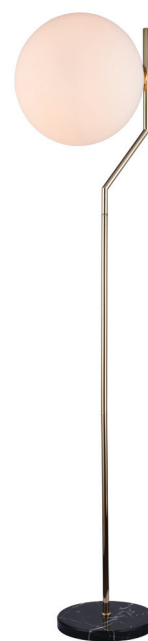

Gold Finish

▲ 9104F-WH

METAL FLOOR LAMP

1xE27-40W

Bulb not Included

Size: L-400mm W-250mm H-1500mm

White + Gold Finish

▲ 9130F