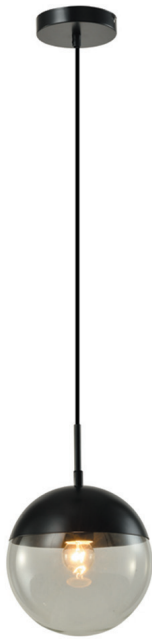

▲ 9583SM-2H

PENDANT LAMP

2xG9-25W, Bulbs not included
110-240V, 50-60Hz
Size: L-385mm W-145mm H-1230mm
Black Body + Smoky Glass

▲ 9581SM-4H

PENDANT LAMP

4xG9-25W, Bulbs not included
110-240V, 50-60Hz
Size: L-530mm W-530mm H-740mm
Anti-Brass Body + Smoky Glass