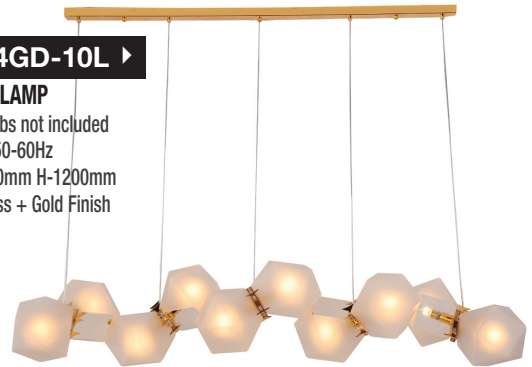

CRYSTAL HANGING LAMP

11xE12-60W, Bulbs not Included
100-240V, 50-60Hz
Size: L-791mm W-247mm H-1200mm
Gold Body + Clear Glass

00004GD-10L ▶

PENDANT LAMP

10xE12, Bulbs not included
110-240V, 50-60Hz
Size: L-1550mm H-1200mm
Frosted Glass + Gold Finish