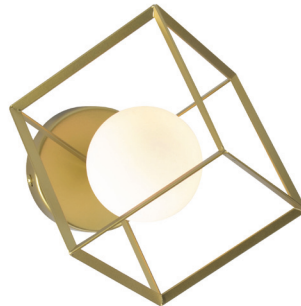

▲ E015CG-1W

WALL LAMP
1xG9-28W, Bulb not included
110-240V, 50-60HZ
Size: P-260mm L-210mm W-210
Metal + Opal White Glass