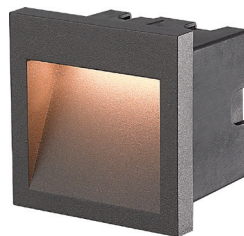

▲ 8798W-GR-30K

OUTDOOR WALL LAMP
Aluminium Die-Casting Body
6W LED, 600 lumens, 3000k
110-240V, 50-60Hz
Epistar Chip Driver, IP65
Size: W-100mm E-50mm H-305m

▲ 9241LED

LED RECESSED STEP LIGHT
Die-Cast Aluminium Body
With Plastic Housing
3W, 250Lm, 3000K, IP54
110-240V / 50-60Hz
Size: 90mm x 71mm x 90mm