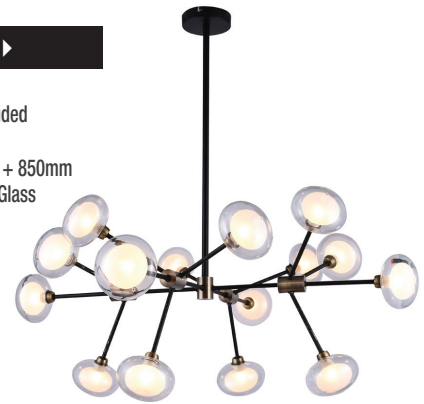

9043BK-16H ▶

PENDANT LAMP

16xG9-3W, Bulbs not included
110-240V, 50-60Hz
Size: D-750mm H-750mm + 850mm
Matt Black Finish + Clear Glass