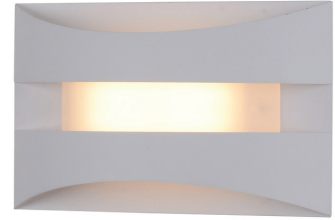

▲ 9183W-WH

LED WALL LAMP
6W LED (100Lm/W), 3000K, IP20
100-240V, 50-60Hz
Size: 220mmx 130mm x 70mm
Material : Iron + Acrylic