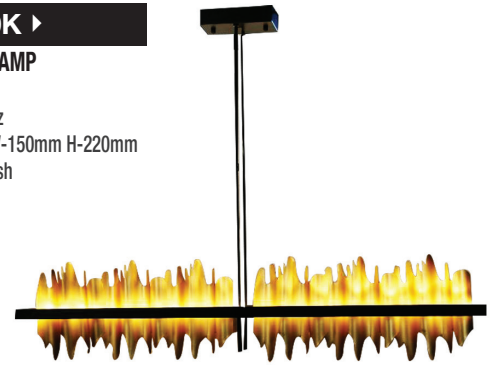

00059-30K ▶

LED PENDANT LAMP

48W, 3000K
100-240V, 50-60Hz
Size: L-1320mm W-150mm H-220mm
Black + Silver Finish
Metal Body

▲ 9504GD-L

PENDANT LAMP

1xE27-40W, Bulbs not included
110-240V, 50-60Hz
Size: D-300mm H-215mm
Gold Metal Finish + Clear Glass