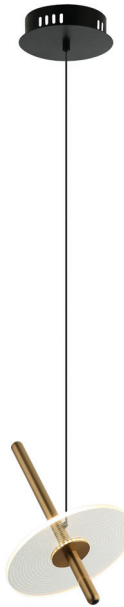

▲ 00181BRO

LED PENDANT LAMP

2W LED, 3000K
100-240V, 50-60Hz
Size: D-200mm H-1060mm
Black + Bronze Finish
Iron Body + Acrylic