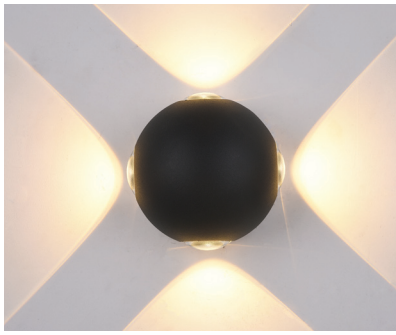

▲ 9847-30K

LED WALL LAMP

25W LED, 3000K - IP20
100-244V / 50-60Hz
Size: L-685mm W-180mm H-132mm
Available Finish: Chrome or Black

▲ E046W-BK3K

LED OUTDOOR WALL LIGHT

Up & Down Light Effect
2x6W, 1200Lm, 3000K, IP54
Volt: 85-265V / 50~60Hz
Size: 90mm x 170mm x 30mm
Matt Black Finish