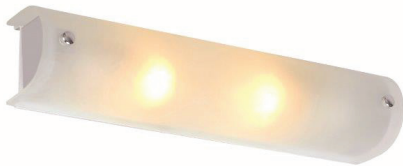

▲ **9145CPB-3**

WALL OR CEILING SPOT LIGHT

3xGU10-50W, Bulb not included
Size: L-520mm H-170mm
Copper Finish

▲ 8769AB-3R

WALL OR CEILING SPOT LIGHT

3xGU10-50W, Bulb not included
Size: D-340mm H-150mm
Metal Body, Anti-Brass Color

▲ 8647CO-1

WALL OR CEILING SPOT LIGHT

1xGU10-50W, Bulb not included
Size: W-100mm H-170mm
Metal Body

▲ 8647CO-2

WALL OR CEILING SPOT LIGHT

2xGU10-50W, Bulb not included
Size: L-420mm H-170mm
Metal Body

▲ 6127-2W

VANITY WALL LAMP

2xE12-40W, Bulb not included
Size: L-350mm W-75mm E-75mm
Frosted Glass

▲ 6127-1W

VANITY WALL LAMP

1xE12-40W, Bulb not included
Size: L-250mm W-75mm E-75mm
Frosted Glass

▲ 5289CH

VANITY WALL LAMP