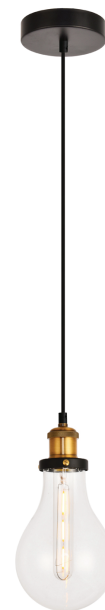

▲ 8458-6H

PENDANT LAMP

6xE27-40W, Bulbs not included
100-240V, 50-60Hz
Size: D-355mm H-1500mm
Black + Gold Finish
Metal Body, Clear Glass

8172BK-5H ▶

PENDANT LAMP

5xE27-60W, Bulbs not included
110-240V, 50-60Hz
Size: W-300mm H-240 + 1500mm
Metal Body, Black + Copper Finish