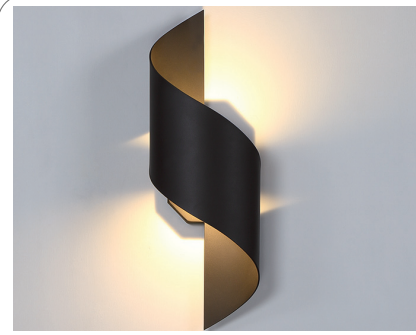

▲ E049W-BK3K

LED OUTDOOR WALL LIGHT

Circle Eclipse Light Effect
12W, 1200Lm, 3000K, IP54
Volt: 85-265V / 50~60Hz
Size: D-150mm H-50mm
Matt Black Finish

▲ E050W-BK3K

LED OUTDOOR WALL LIGHT

Square Eclipse Light Effect
12W, 1200Lm, 3000K, IP54
Volt: 85-265V / 50~60Hz
Size: D-150mm H-50mm
Matt Black Finish