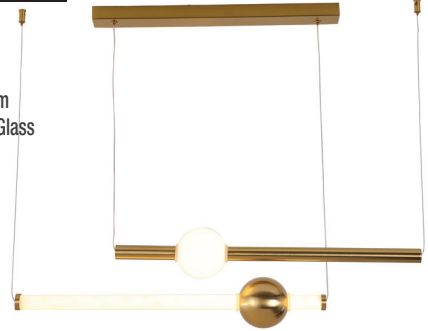

00007GD-30K ▶

LED PENDANT LAMP

30W, 3000K
110-240V, 50-60Hz
Size: D-100mm H-600mm
Gold Metal Body + Opal Glass