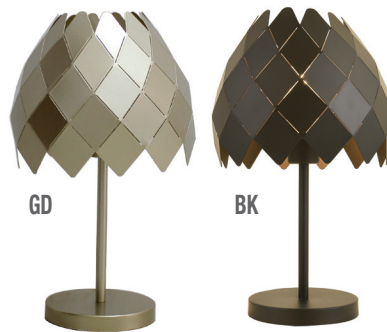

▲ 8976T

METAL TABLE LAMP

1xE27-60W
Bulb not included
Size: D-245mm H-410mm
Available Color: Gold, Black