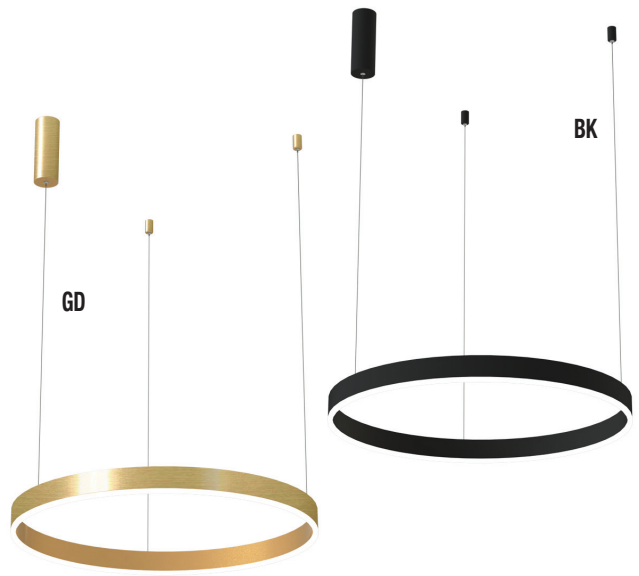

8422LEDCCT-BK ▶

LED PENDANT LAMP

81W 4140LM 5000K
C/EVERLIGHT 1800MA
110-240V, 50-60Hz
Size: 1200mm
Matt White Finish