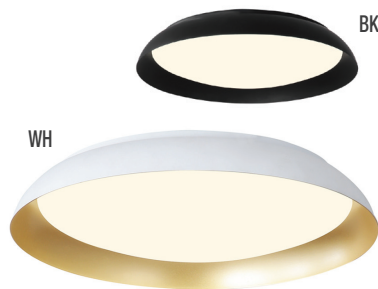

▲ 00031-30K

CEILING LAMP

36W, 3000K, 2880Lm
110-240V, 50-60Hz
Size: D-520mm
Available Finish: Black or White