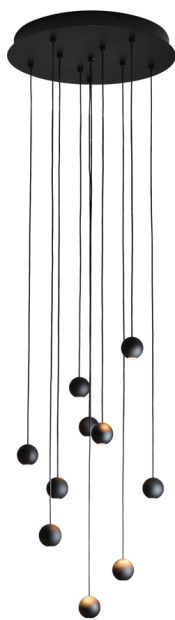

▲ 9940-30K

LED PENDANT LAMP

5W, 3000K
 100-240V, 50-60Hz
 Size: D-122mm x 52mm x 1500mm
 Aluminium Material

▲ 00027GD-45L-30K

LED HANGING LAMP

4W, 3000K, Dimmable
 110-130V, 50-60Hz
 Lamp: L-1800mm W-300mm H-1500mm
 Cilinder: D-30mm H-133mm
 Gold + Black Finish