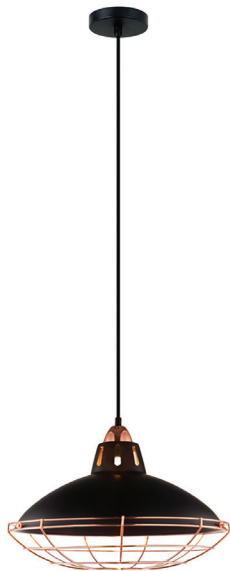

▲ 9942-1L

GLASS PENDANT LAMP

1xE27-60W, Bulbs not included
110-240V, 50-60Hz
Size: D-120mm H-1200mm
Glass + Metal
Available Finish: Smoke or Clear

▲ 8602BK

PENDANT LAMP

1xE27-40W, Bulbs not included
110-240V, 50-60Hz
Size: D-415mm H-250mm + 1450mm
Iron Body, Black + Copper Finish