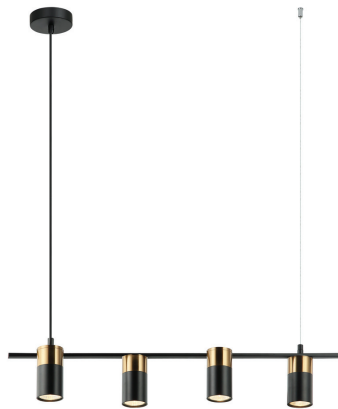

PENDANT LAMP

4xGU10-35W, Bulbs not included
110-240V, 50-60Hz
Size: L-710mm W-100mm H-970mm
Finish: Anti-Brass + Black Body