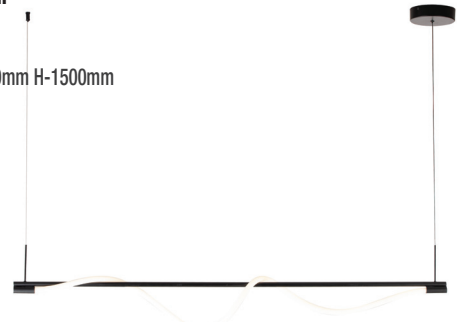

00160BK-30K ▶

LED PENDANT LAMP

25W LED, 3000K
110-240V, 50-60Hz
Size: L-800mm W-130mm H-1500mm
Matt Black Finish
Metal Body + Silicon