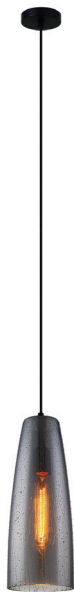

▲ 7297-1H

GLASS PENDANT LAMP

1xE27-60W
110-240V, 50-60Hz
Size: H-1040mm

▲ 9370-3H

PENDANT LAMP

3xE27-40W, Bulbs not included
100-240V, 50-60Hz
Size: D-250mm
Grey+White+Black Finish Shades

▲ 8599GY

GLASS PENDANT LAMP