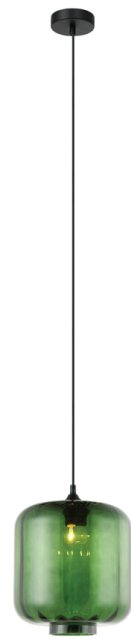

▲ 9586VE-1H

PENDANT LAMP

1xE27-40W, Bulb not included
110-240V, 50-60Hz
Size: D-250mm H-1060mm
Green Glass