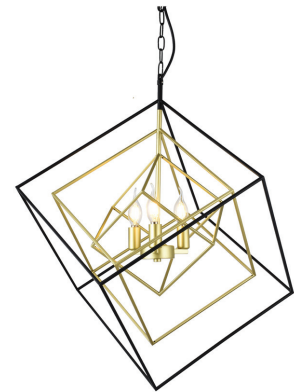

9392H ▶

PENDANT LAMP

3xE12-40W, Bulbs not included
110-240V, 50-60Hz
Size: D-500mm H-550mm
Black + Gold Metal Finish