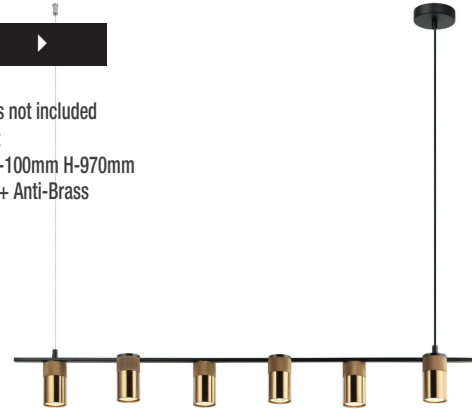

9577-4H ▶

PENDANT LAMP

4xGU10-35W, Bulbs not included
110-240V, 50-60Hz
Size: L-710mm W-100mm H-970mm
Finish: Anti-Brass + Black Body

9578-6H ▶

PENDANT LAMP

6xGU10-35W, Bulbs not included
110-240V, 50-60Hz
Size: L-1080mm W-100mm H-970mm
Finish: Black Body + Anti-Brass