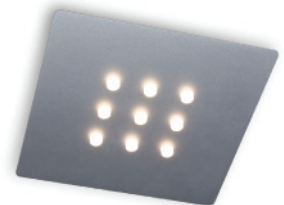

▲ 9230BK

CEILING LAMP

1xE27-30W, Bulb not included
Size: D-260mm H-100mm
Black Metal Body

▲ 9229WH

CEILING LAMP

1xE27-30W, Bulb not included
Size: D-230mm H-90mm
White Metal Body

▲ 8434LED

LED CEILING LAMP