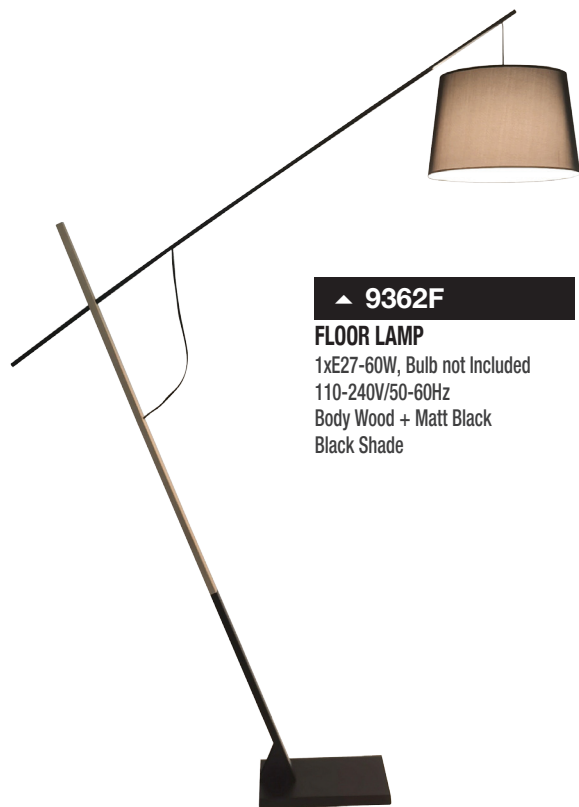

▲ 9097F

WOOD FLOOR LAMP

1xE27-40W
Bulb not Included
Size: D-400mm H-1540mm
Gold Finish

▲ 9110F

METAL FLOOR LAMP

1xE27-40W
Bulb not Included
Size: D-590mm H-1430mm
Chrome Finish

▲ 9362F

FLOOR LAMP

1xE27-60W, Bulb not Included
110-240V/50-60Hz
Body Wood + Matt Black
Black Shade

▲ 9363F

FLOOR LAMP

1xE27-60W, Bulb not Included
110-240V/50-60Hz
Size: D-130mm W-500mm H-2050mm
Matt Black Body + Black Shade