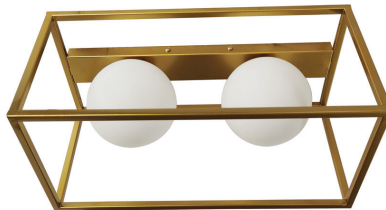

▲ 9265GD-2C

CEILING LAMP

2xG9-25W, Bulb not included
110-240V, 50-60Hz
Size: L-400mm W-190mm H-190mm
Gold Plating Finish + Opal Glass