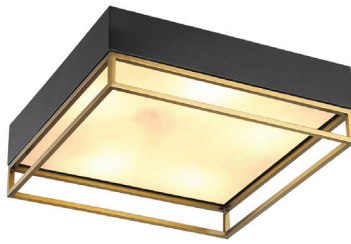

▲ 00032-30K

CEILING LAMP

2xE27-40W, Bulbs not included
110-240V, 50-60Hz
Size: D-310mm x 100mm
Available Finish: Black or Satin Nickel

▲ 00024-5L

CEILING LAMP

5xE12-40W, Bulbs not included
110-240V, 50-60Hz
Size: D-600mm x 180mm
Black + Spray Cooper Metal Finish
Acrylic Shade