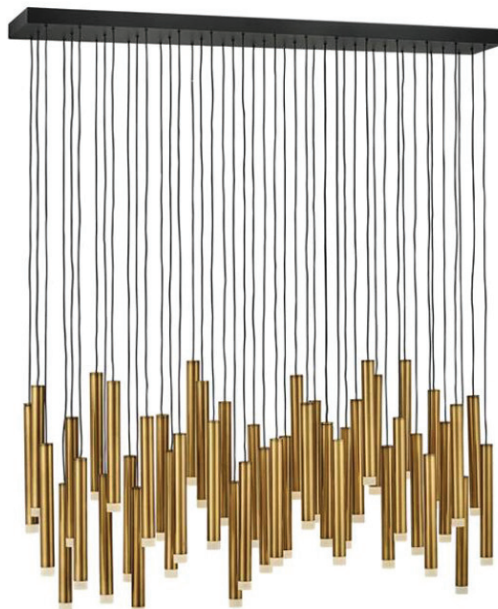

▲ 9940-30K

LED PENDANT LAMP

5W, 3000K
 100-240V, 50-60Hz
 Size: D-122mm x 52mm x 1500mm
 Aluminium Material

▲ 00027GD-45L-30K

LED HANGING LAMP

4W, 3000K, Dimmable
 110-130V, 50-60Hz
 Lamp: L-1800mm W-300mm H-1500mm
 Cilinder: D-30mm H-133mm
 Gold + Black Finish