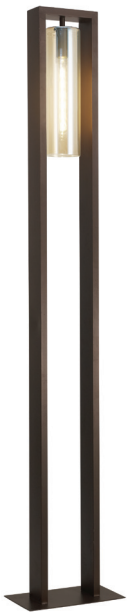

▲ 9398-CF

OUTDOOR BOLLARD

1xE27-60W, bulb not included
100-240V / 50-60Hz
IP44
Size: W-370mm D-210mm H-2000mm
Finish: Coffe Color