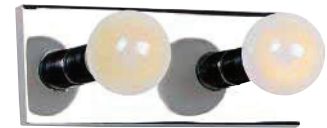

VANITY WALL LAMP

2xE12-40W, Bulb not included
Size: L-350mm W-75mm E-75mm
Frosted Glass

▲ 6127-1W

VANITY WALL LAMP

1xE12-40W, Bulb not included
Size: L-250mm W-75mm E-75mm
Frosted Glass

▲ 5289CH

VANITY WALL LAMP