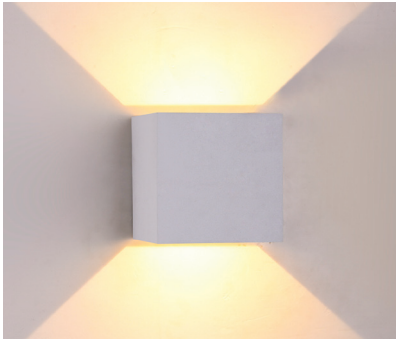

▲ E106W-BK

LED WALL LIGHT

Power: 10W LED, 110Lm/W
T. Color: 2700K-3000K
IP65
Size: 280mm x 90mm x 90mm
Material: Aluminium, Finish: Black

▲ 8749W-BK

LED WALL LIGHT

2x3W LED, 500Lm, 2700K, IP54
100-240V / 50-60Hz
Size: W-86mm H-160mm E-55mm
Up and Down Illumination