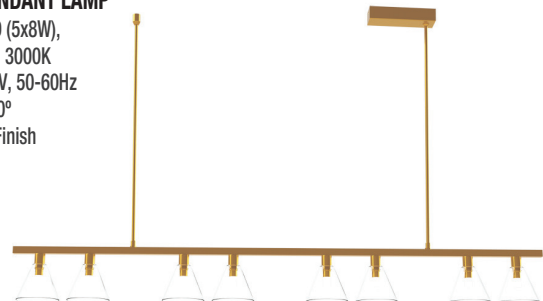

9575SM-3H ▶

PENDANT LAMP

3xE12-40W, Bulbs not included
110-240V, 50-60Hz
Size: L-920mm W-180mm H-880mm
Finish: Anti-Brass/Black Body
and Smoky Glass

9980CPO-8L ▶

LED PENDANT LAMP

40W LED (5x8W),
4000Lm, 3000K
110-240V, 50-60Hz
IP20, 120°
Copper Finish