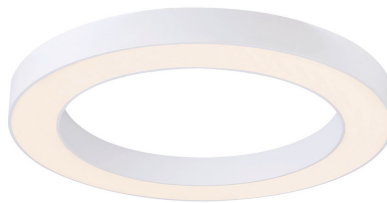

▲ 8421LEDCCT-WH

LED CEILING LAMP

40W LED, 4000Lm, CCT: 30K, 40K, 60K
100-277V, 50-60Hz
Size: D-600mm W-80mm H-75mm
Matt White Finish