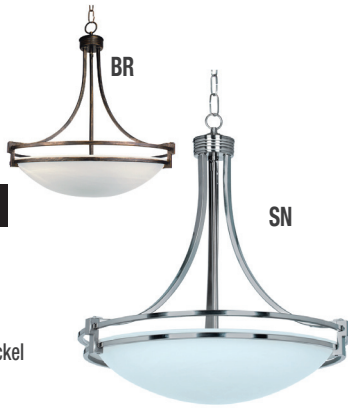

PENDANT LAMP

2xE27-60W, Bulbs not included
110-130V, 50-60Hz
Size: D-330mm H-310mm
Available Finish: Satin Nickel or Bronze
With Marble Glass