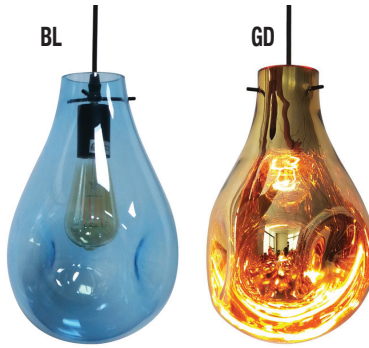

▲ 00183BRO-1H

GLASS PENDANT LAMP
1xE27-40W, Bulb not included
110-240V, 50-60Hz
Size: D-125mm H-930mm
Iron Body Bronze + Frosted Glass

▲ 00183BRO-3H

GLASS PENDANT LAMP
3xE27-40W, Bulbs not included
110-240V, 50-60Hz
Size: D-325mm H-1130mm
Iron Body Bronze + Frosted Glass

▲ 8457-3H

GLASS PENDANT LAMP
3xE27-60W, Bulbs not included
110-240V, 50-60Hz
Size: D-245mm H-1500mm

▲ 8457-1H

GLASS PENDANT LAMP
1xE27-60W, Bulb not included
110-240V, 50-60Hz
Size: D-150mm H-250mm + 800mm

▲ 8615-1H

GLASS PENDANT LAMP

1xG9-25W, Bulb included
110-130V, 50-60Hz
Size: D-155mm H-1500mm
Clear Glass Outside + Opal Glass Inside

▲ 9551H

PENDANT LAMP

1xE27-40W, Bulb not included
110-240V, 50-60Hz
Size: D-250mm H-300mm + 1000mm
Available in: Blue or Gold Glass