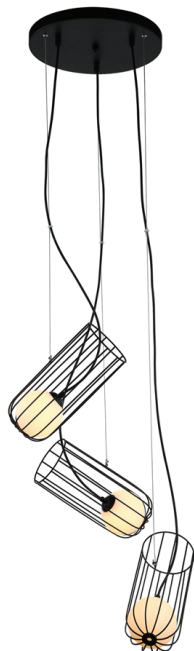

▲ 8957BK-3H

PENDANT LAMP
3xG9-25W, Bulb not included
110-240V, 50-60Hz
Size: D-580mm H-1130mm
Black Finish + Opal Glass